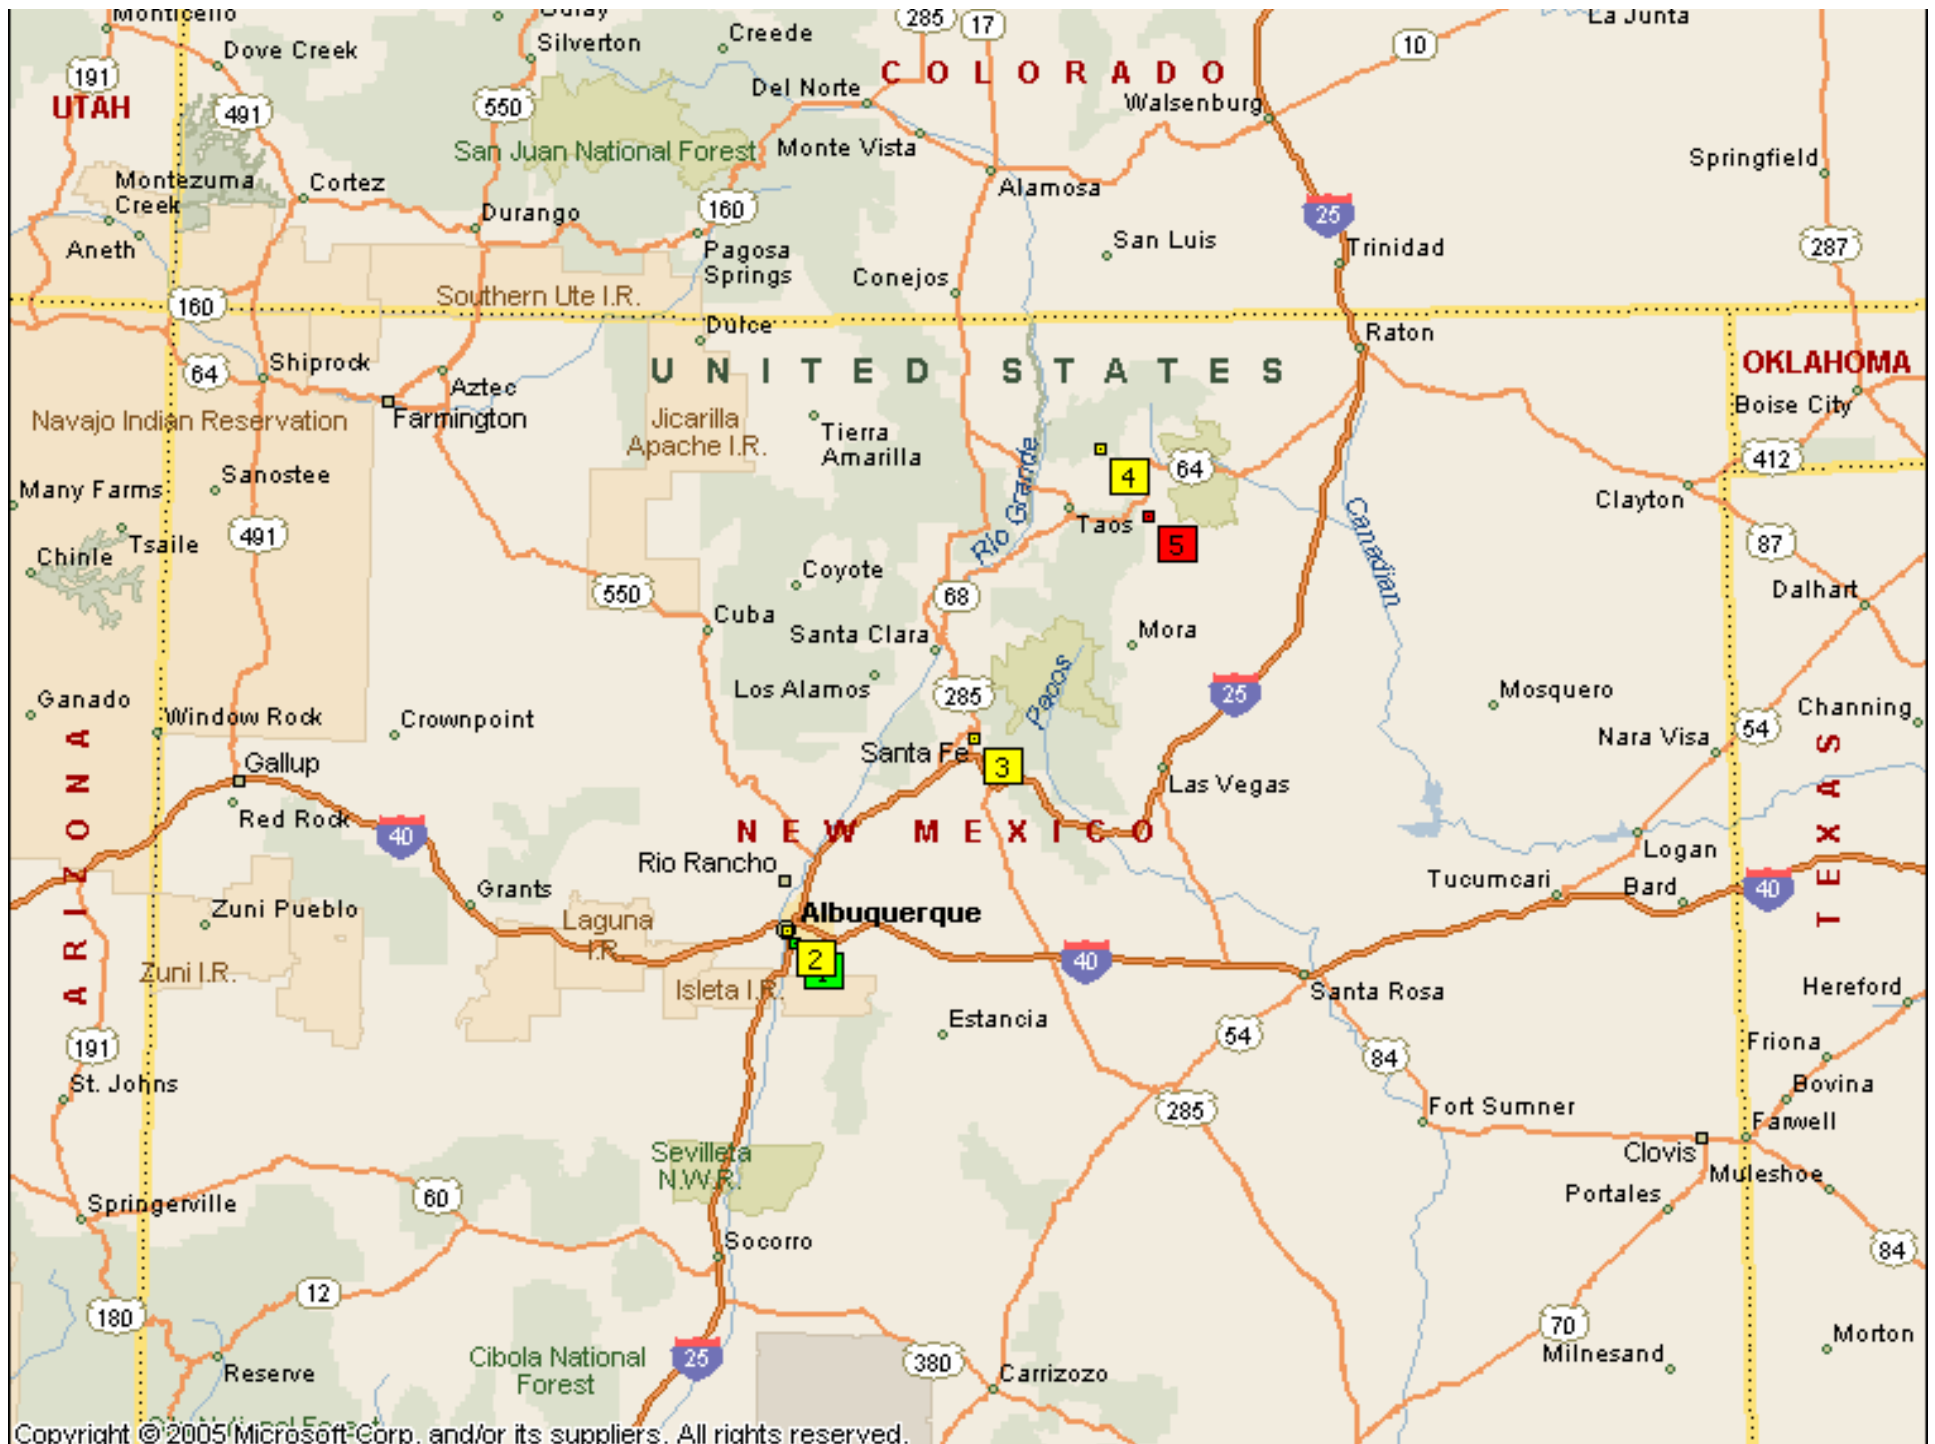

Heavenly Lake Tahoe Interchangeable Lift Ticket

- **Heavenly**
- **Alpine Meadows**
- **Kirkwood**
- **Northstar at Tahoe**
- **Sierra at Tahoe**
- **Squaw Valley USA**
 - **The first day MUST be redeemed at Heavenly**

North Shore Hotels

- **Best Western Truckee**
- **Hyatt Regency Lake Tahoe Resort, Spa & Casino**
- **Northstar at Tahoe**
- **Iron Horse Lodge by Tahoe Mountain Resorts**
- **Great Bear Lodge by Tahoe Mountain Resorts**
- **Resort at Squaw Creek**
- **Squaw Valley Lodge**
- **The Village at Squaw Valley**

Ski Tahoe North Interchangeable Lift Ticket

- **Alpine Meadows**
- **Northstar at Tahoe**
- **Squaw Valley**
- **Sugar Bowl**
- **Homewood**
- **Diamond Peak**
- **Mt. Rose**

New Mexico

- **Albuquerque**
- **Santa Fe**
- **Taos**
- **Angel Fire**

New Mexico

- **Albuquerque – 5 miles from ABQ**
- **Santa Fe – 67 miles from ABQ**
- **Taos – 155 miles from ABQ**
- **Angel Fire – 158 miles from ABQ**

Albuquerque Hotel

- **Best Western Rio Grande Inn Albuquerque**
- **Hyatt Regency Albuquerque**